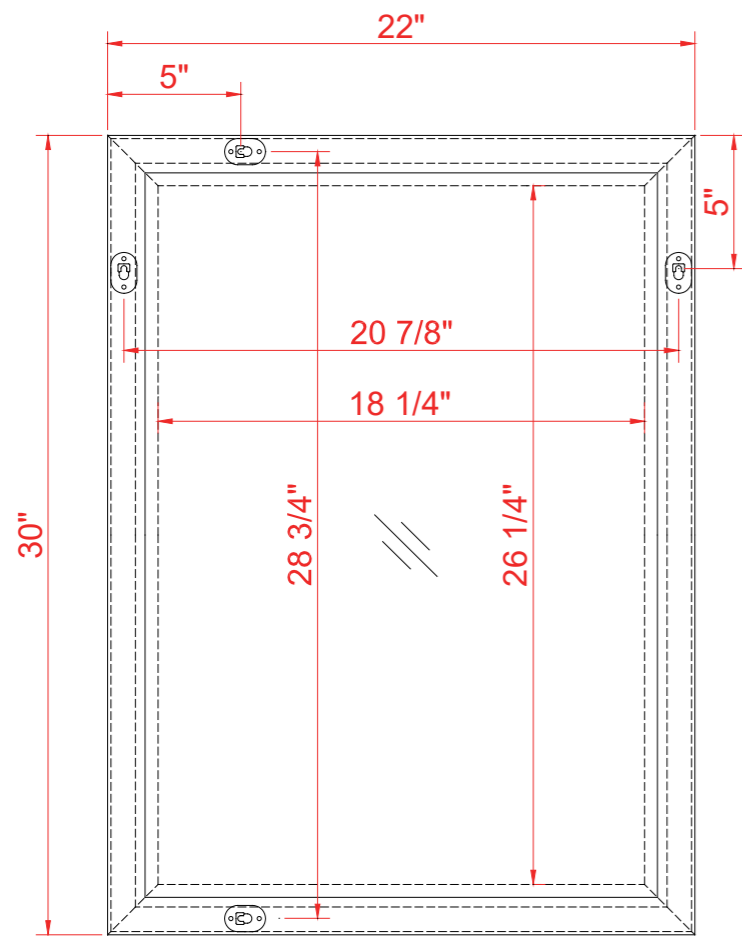

DIMENSIONS GUIDE

MODEL NUMBER:1480MR-22-201-283-310

TOP VIEW

Product Net weight:19 lbs.

Product packed Gross weight:24 lbs.

Packed product Dimensions:

25.5in. W x 33.5in. D x 4.625in. H

BACK VIEW

SIDE VIEW