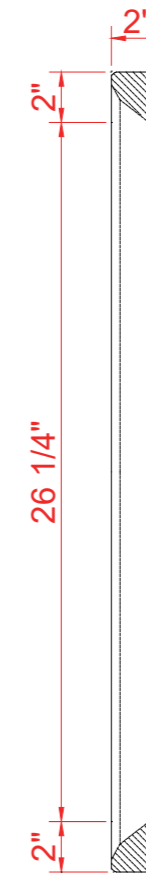

DIMENSIONS GUIDE

MODEL NUMBER:1480MR-22-201-283-310

TOP VIEW

Product Net weight:19 lbs.

Product packed Gross weight:24 lbs.

Packed product Dimensions:

25.5in. W x 33.5in. D x 4.625in. H

BACK VIEW

SIDE VIEW