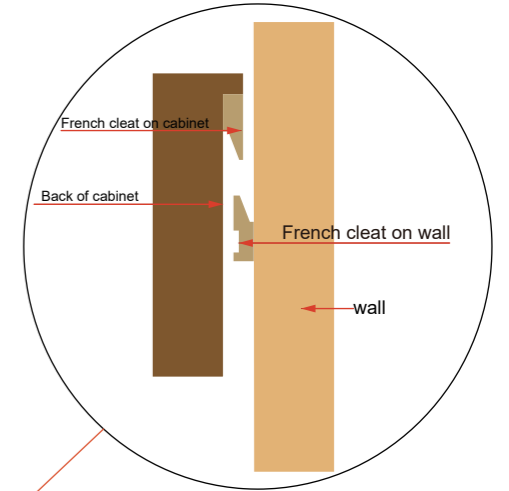

INSTALLERS DIAGRAM

MODEL NUMBER:1580WC-24-201-242

TOP VIEW

FRONT VIEW

Wall Bracket

Product Net weight :35.2lbs.
Product packed Gross weight :49.5lbs.
Packed product Dimensions:
27.25in. W x 13.5in. D x 32in. H

SIDE VIEW