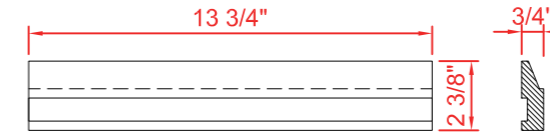

INSTALLERS DIAGRAM

MODEL NUMBER:1580WC-24-201-242

TOP VIEW

FRONT VIEW

Wall Bracket

Product Net weight :35.2lbs.
Product packed Gross weight :49.5lbs.
Packed product Dimensions:
27.25in. W x 13.5in. D x 32in. H