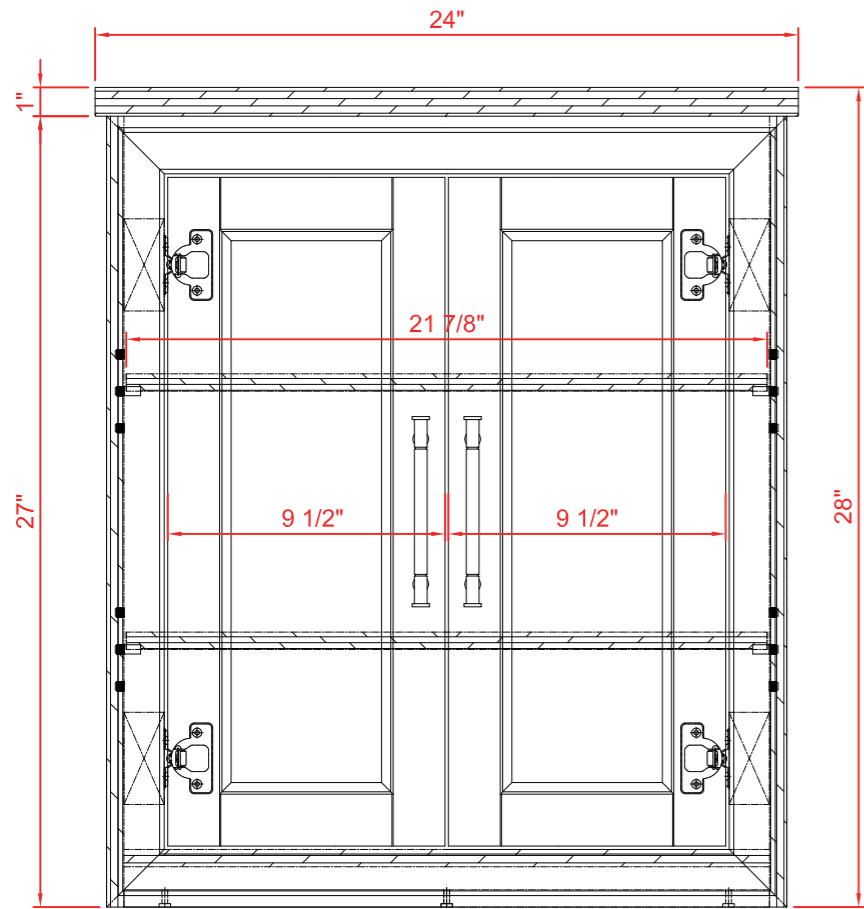

INSTALLERS DIAGRAM

MODEL NUMBER:1580WC-24-201-242

TOP VIEW

FRONT VIEW

Wall Bracket

Product Net weight :35.2lbs.
Product packed Gross weight :49.5lbs.
Packed product Dimensions:
27.25in. W x 13.5in. D x 32in. H

SIDE VIEW