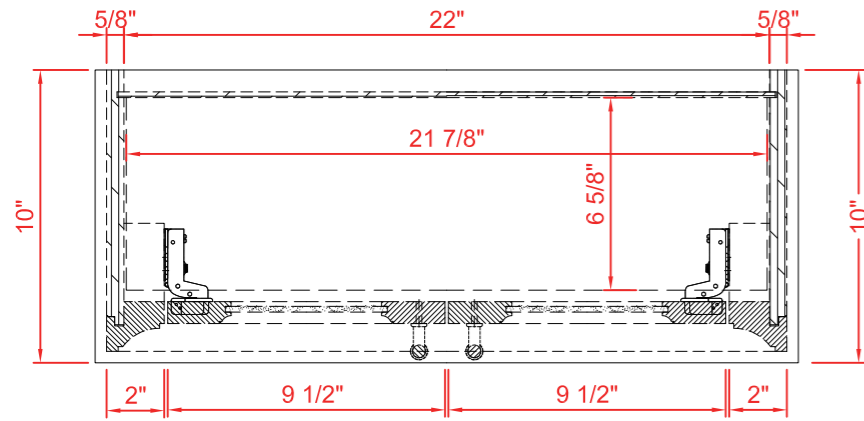

INSTALLERS DIAGRAM

MODEL NUMBER:1580WC-24-201-242

TOP VIEW

FRONT VIEW

Wall Bracket

Product Net weight :35.2lbs.
Product packed Gross weight :49.5lbs.
Packed product Dimensions:
27.25in. W x 13.5in. D x 32in. H

SIDE VIEW