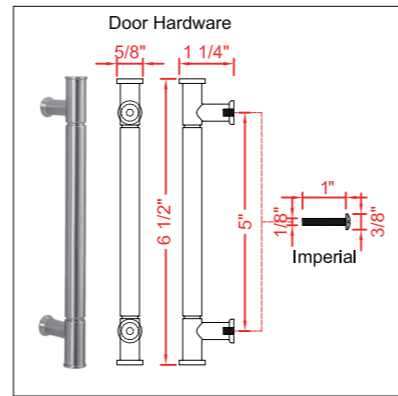

INSTALLERS DIAGRAM

MODEL NUMBER:1580WC-24-201-242

TOP VIEW

FRONT VIEW

Wall Bracket

Product Net weight :35.2lbs.
Product packed Gross weight :49.5lbs.
Packed product Dimensions:
27.25in. W x 13.5in. D x 32in. H

SIDE VIEW