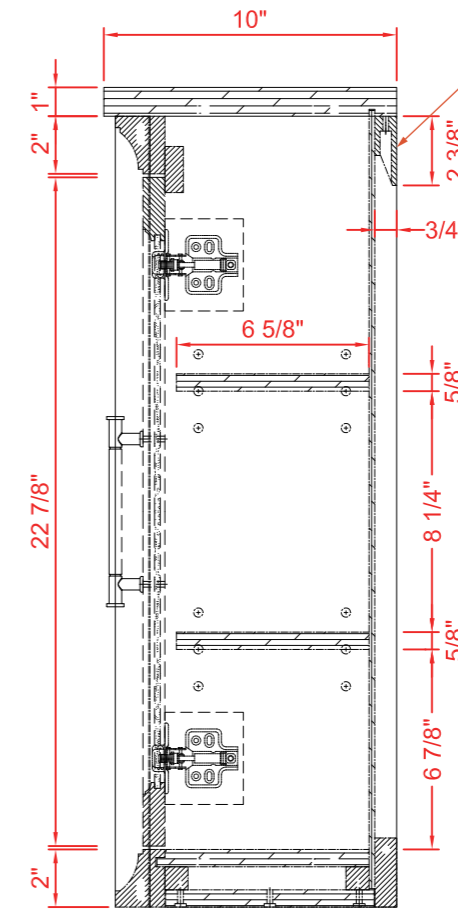

INSTALLERS DIAGRAM

MODEL NUMBER:1580WC-24-201-242

TOP VIEW

FRONT VIEW

Wall Bracket

Product Net weight :35.2lbs.
Product packed Gross weight :49.5lbs.
Packed product Dimensions:
27.25in. W x 13.5in. D x 32in. H

SIDE VIEW