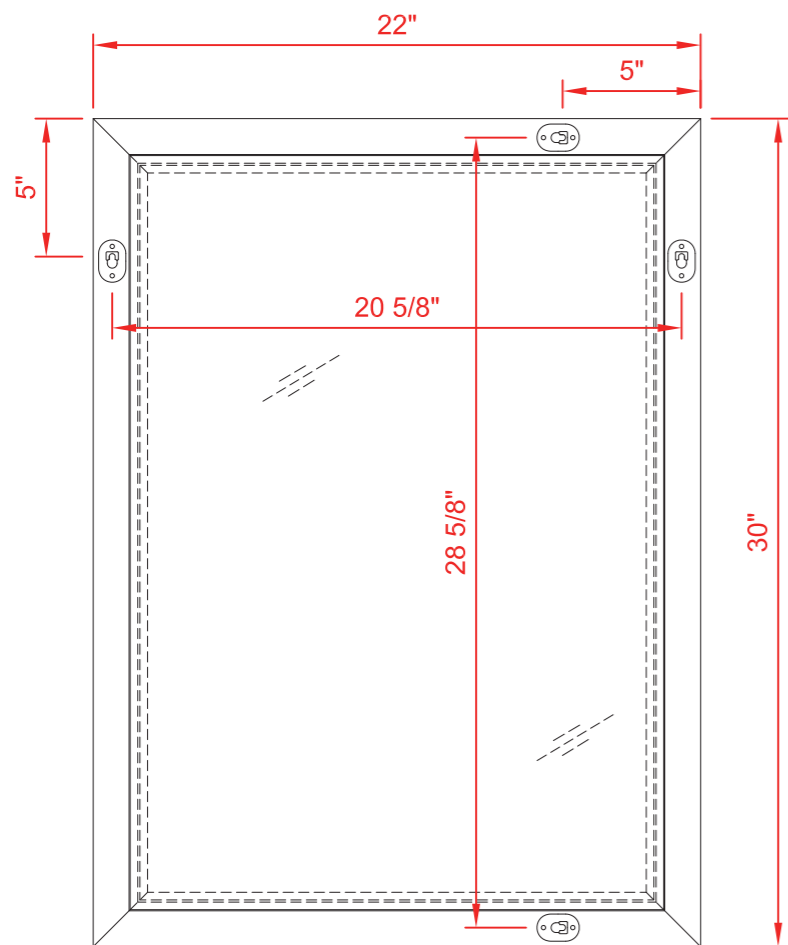

DIMENSIONS GUIDE

MODEL NUMBER:1922MR-22-341/267

TOP VIEW

Product Net weight :15.5 lbs.
Product packed Gross weight :22 lbs.
Packed product Dimensions:
26in. W x 33in. D x 3.75in. H

FRONT VIEW

SIDE VIEW