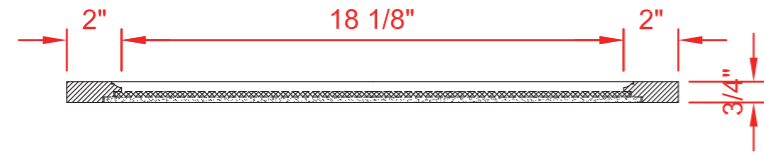

DIMENSIONS GUIDE

MODEL NUMBER:1922MR-22-341/267

TOP VIEW

Product Net weight :15.5 lbs.
Product packed Gross weight :22 lbs.
Packed product Dimensions:
26in. W x 33in. D x 3.75in. H

FRONT VIEW

SIDE VIEW