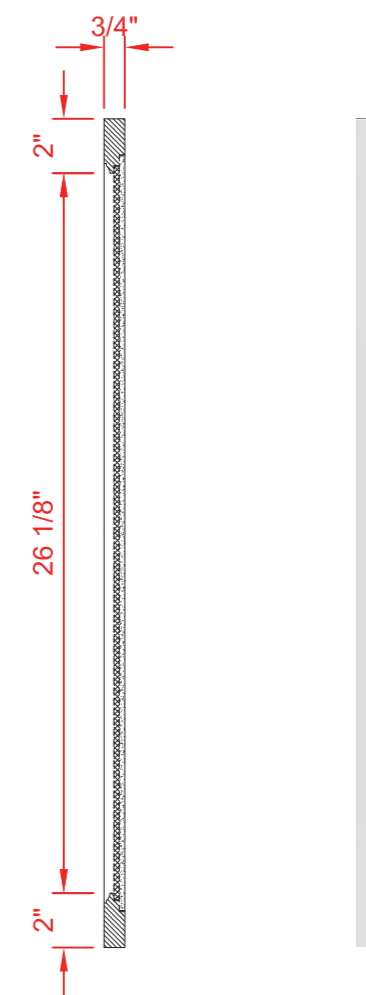

DIMENSIONS GUIDE

MODEL NUMBER:1922MR-22-341/267

TOP VIEW

Product Net weight :15.5 lbs.
Product packed Gross weight :22 lbs.
Packed product Dimensions:
26in. W x 33in. D x 3.75in. H

FRONT VIEW

SIDE VIEW